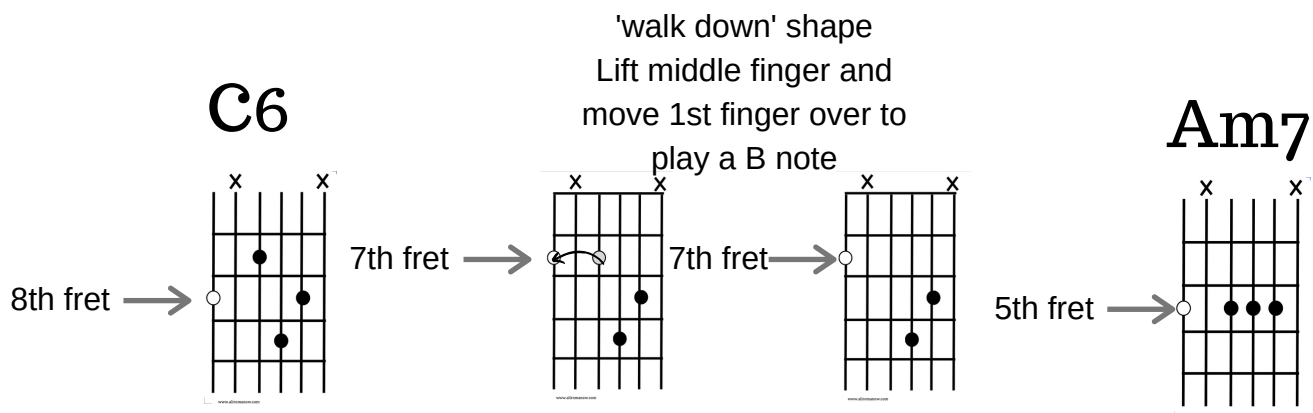

# Ain't No Fun To Be Alone In San Antone

Gene Watson

(October 11, 1943 - present)

Gary Gene Watson (born October 11, 1943) is an American country singer. He is most famous for his 1975 hit "Love in the Hot Afternoon," his 1981 #1 hit "Fourteen Carat Mind," and his signature song "Farewell Party." Watson's long career has notched six number ones, 23 top tens and over 75 charted singles. (Wikipedia)

In this tune there is a great opportunity to add in a little bass run between the C6 and the Am7, by playing a B note over the second half of the C6 chord

Leave pinkie and ring finger in C6 position  
 Lift middle finger and move 1st finger over to play a B note  
 Play 2 beats C6, then 2 beats of the "walkdown shape, then Am7