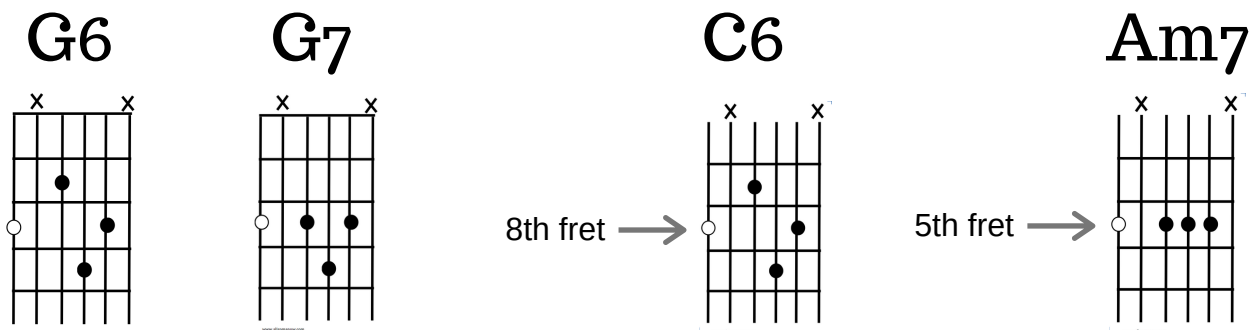

# Ain't No Fun To Be Alone In San Antone

Gene Watson

(October 11, 1943 - present)

Gary Gene Watson (born October 11, 1943) is an American country singer. He is most famous for his 1975 hit "Love in the Hot Afternoon," his 1981 #1 hit "Fourteen Carat Mind," and his signature song "Farewell Party." Watson's long career has notched six number ones, 23 top tens and over 75 charted singles. (Wikipedia)

In this tune there is a great opportunity to add in a little bass run between the C6 and the Am7, by playing a B note over the second half of the C6 chord

Leave pinkie and ring finger in C6 position  
 Lift middle finger and move 1st finger over to play a B note  
 Play 2 beats C6, then 2 beats of the "walkdown shape, then Am7